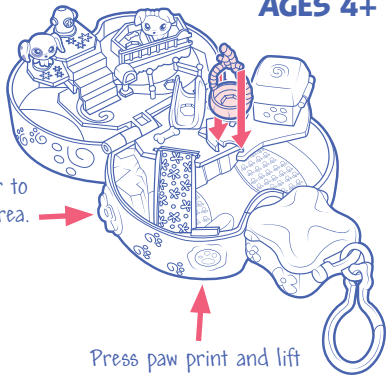

AGES 4+

Press flower to
open play area.

Press paw print and lift
cover to reveal a world
of pet lovin' fun!

© 2007 Hasbro.
All Rights Reserved.
65176/63606 Asst.
PN 6784450000

WARNING:

CHOKING HAZARD-Small parts.
Not for children under 3 years.